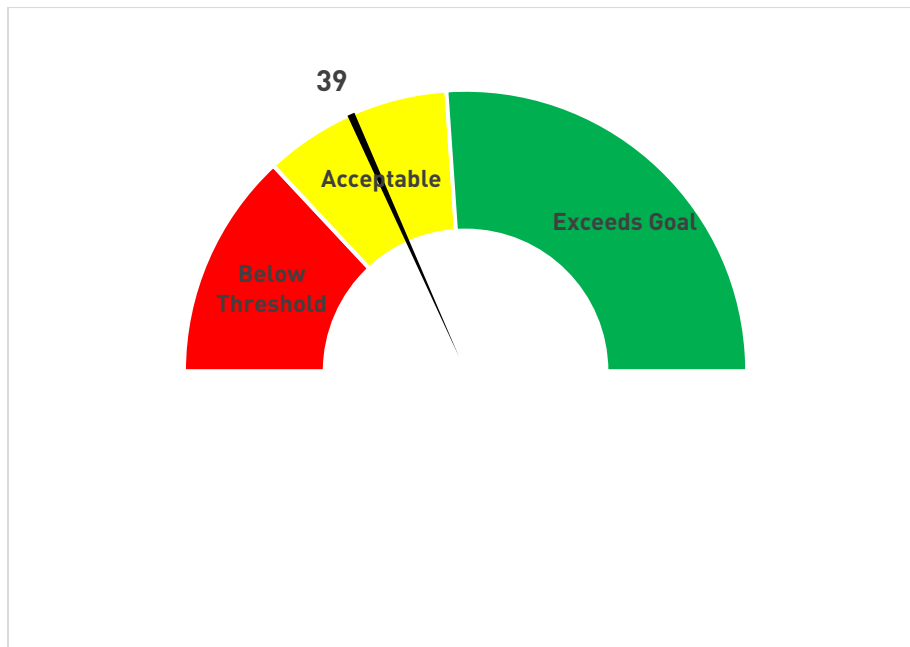

KPI 2: Graduation Rates

EMCC will graduate FTFT students within 150% of normal time to program completion. This rate is compared to state and national rates, and identified within the parameter of institutional performance range.

	Mississippi CC Average	National CC Average	2023 Threshold	2023 Goal	Actual Graduation
Fall 2023 (fall 2019 cohort)	39%	31%	35%	45%	39%

Source: IPEDS Data Feedback Report 2023

Note: This is our standard student completion indicator.